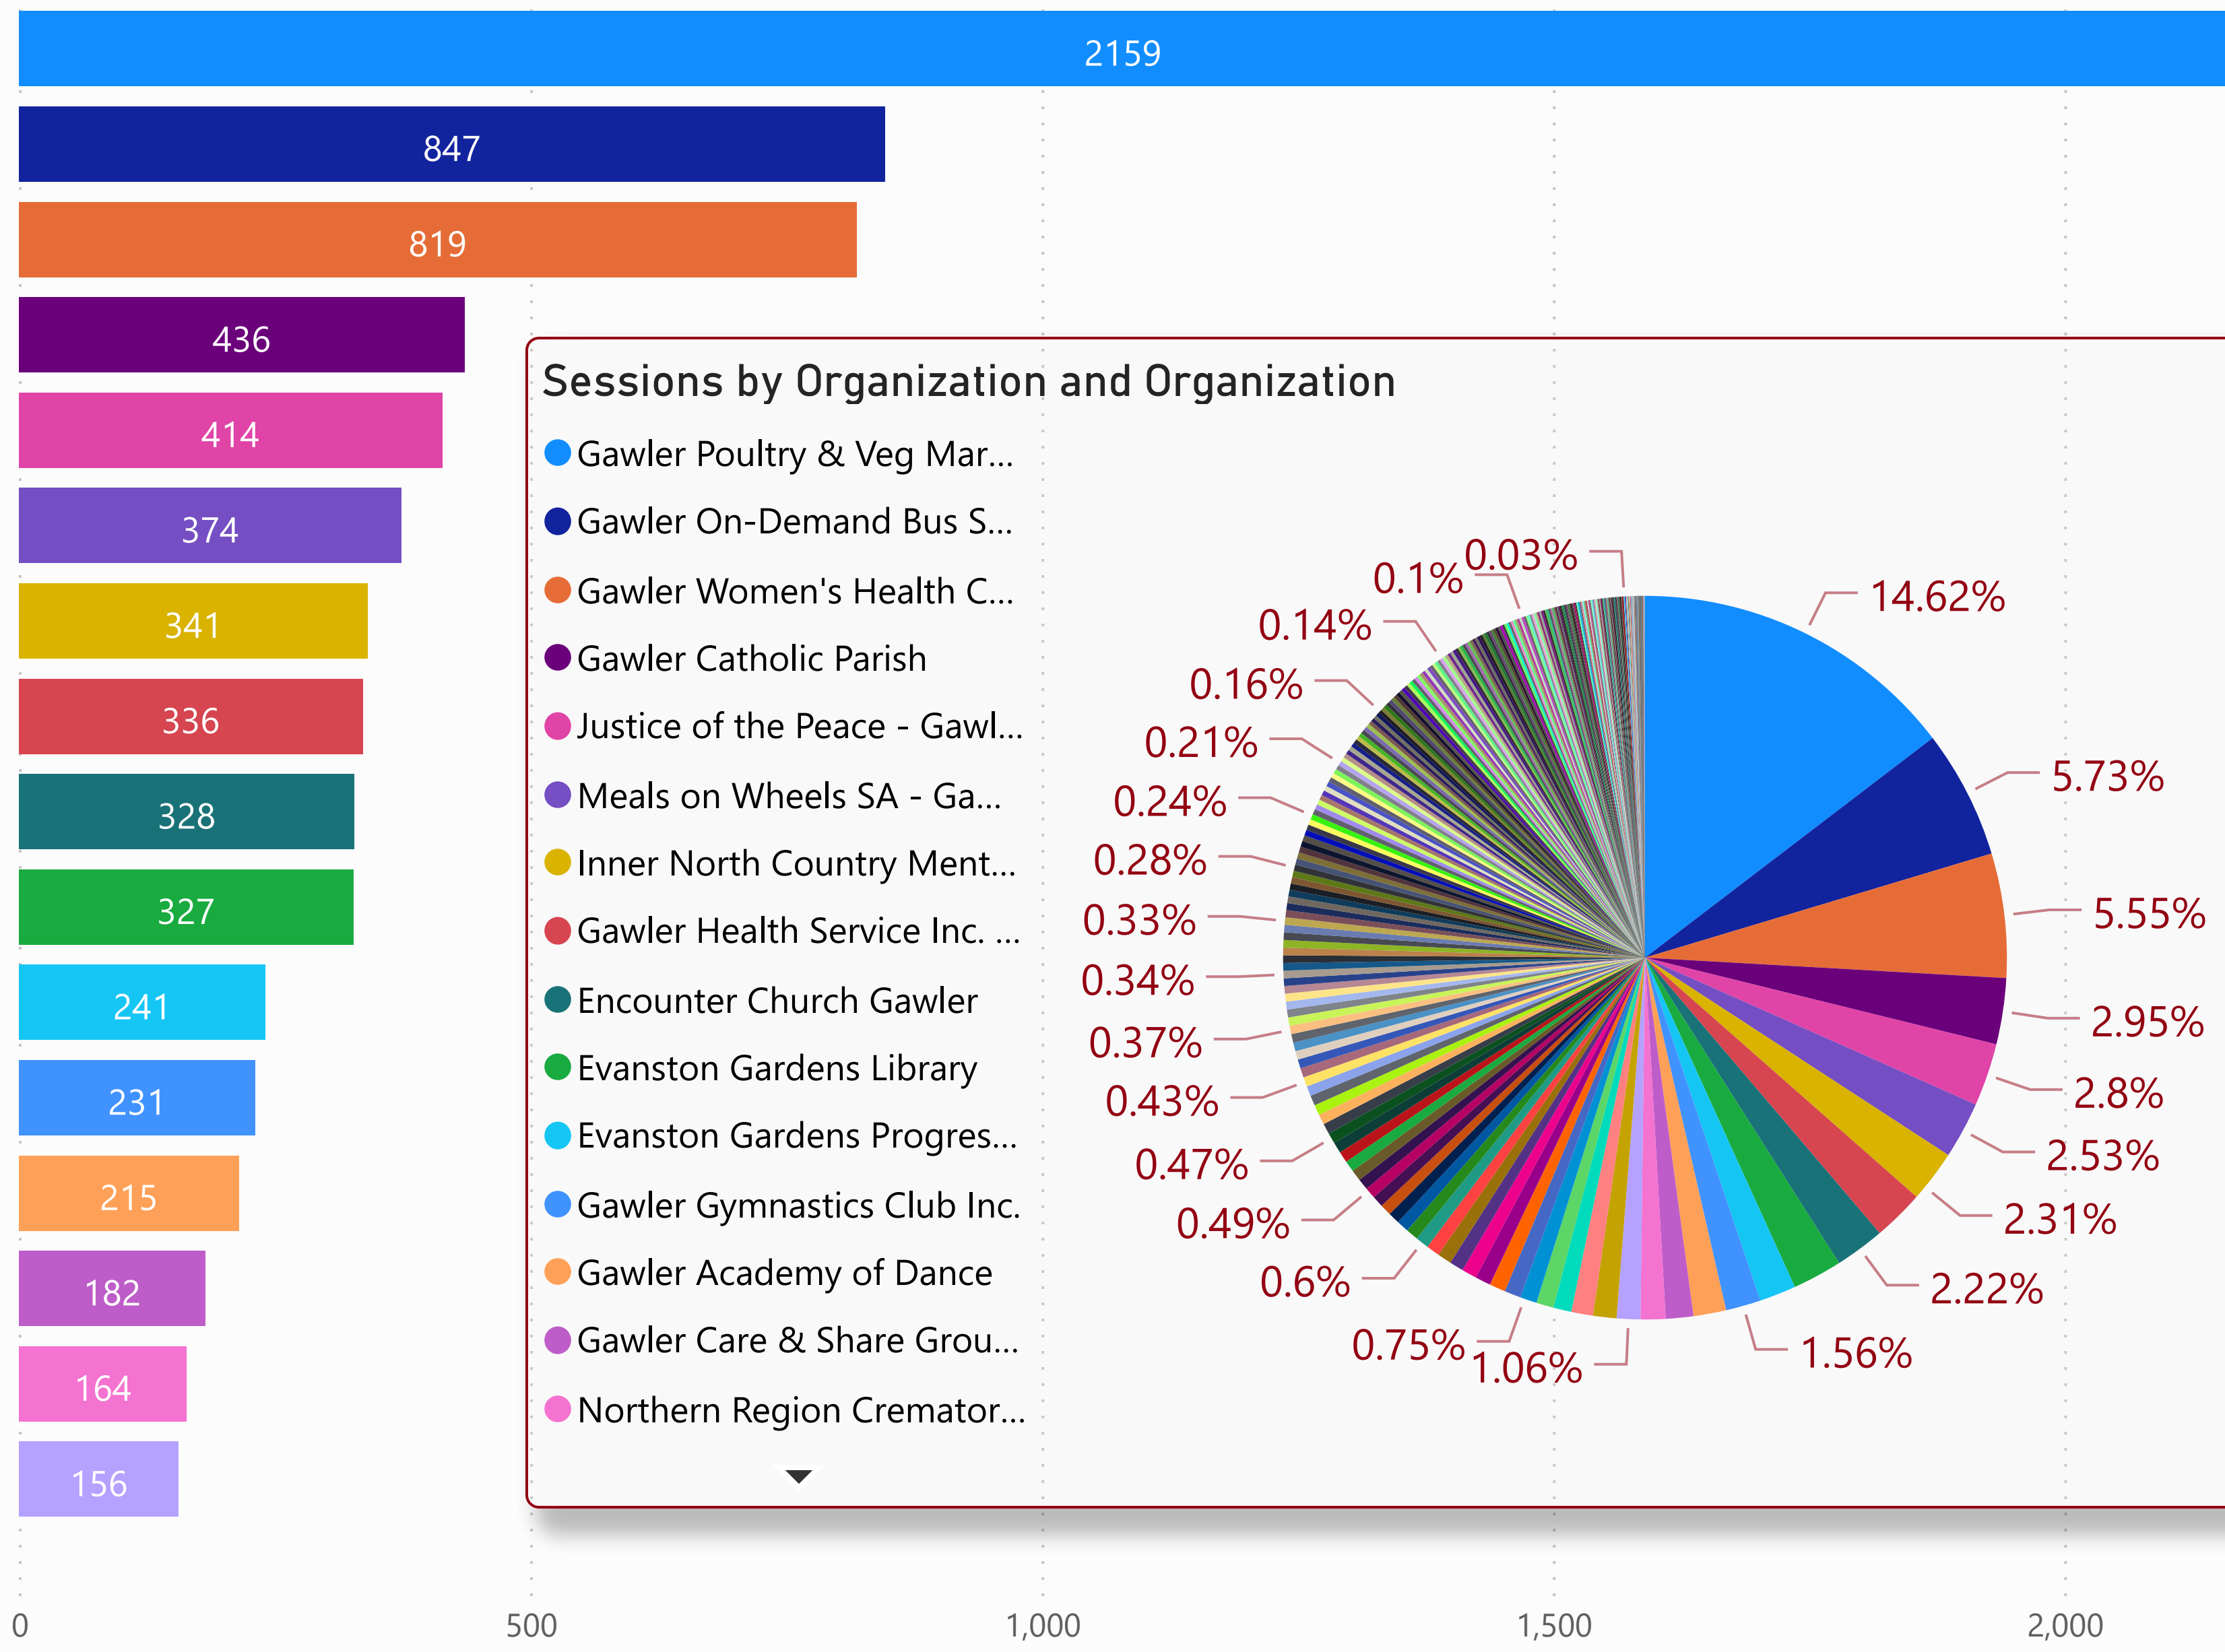

# Gawler Council - Organization Count by Primary Category (FY 2019-2020)

Count of Primary Category

# Gawler Council - Sessions by Organization (FY 2019-2020)

Gawler Poultry & Veg Markets  
 Gawler On-Demand Bus Service  
 Gawler Women's Health Centre  
 Gawler Catholic Parish  
 Justice of the Peace - Gawler  
 Meals on Wheels SA - Gawler  
 Inner North Country Mental Health Service  
 Gawler Health Service Inc. - Community S...  
 Encounter Church Gawler  
 Evanston Gardens Library  
 Evanston Gardens Progress Association Inc.  
 Gawler Gymnastics Club Inc.  
 Gawler Academy of Dance  
 Gawler Care & Share Group Inc.  
 Northern Region Crematorium  
 Department for Child Protection - Barossa...