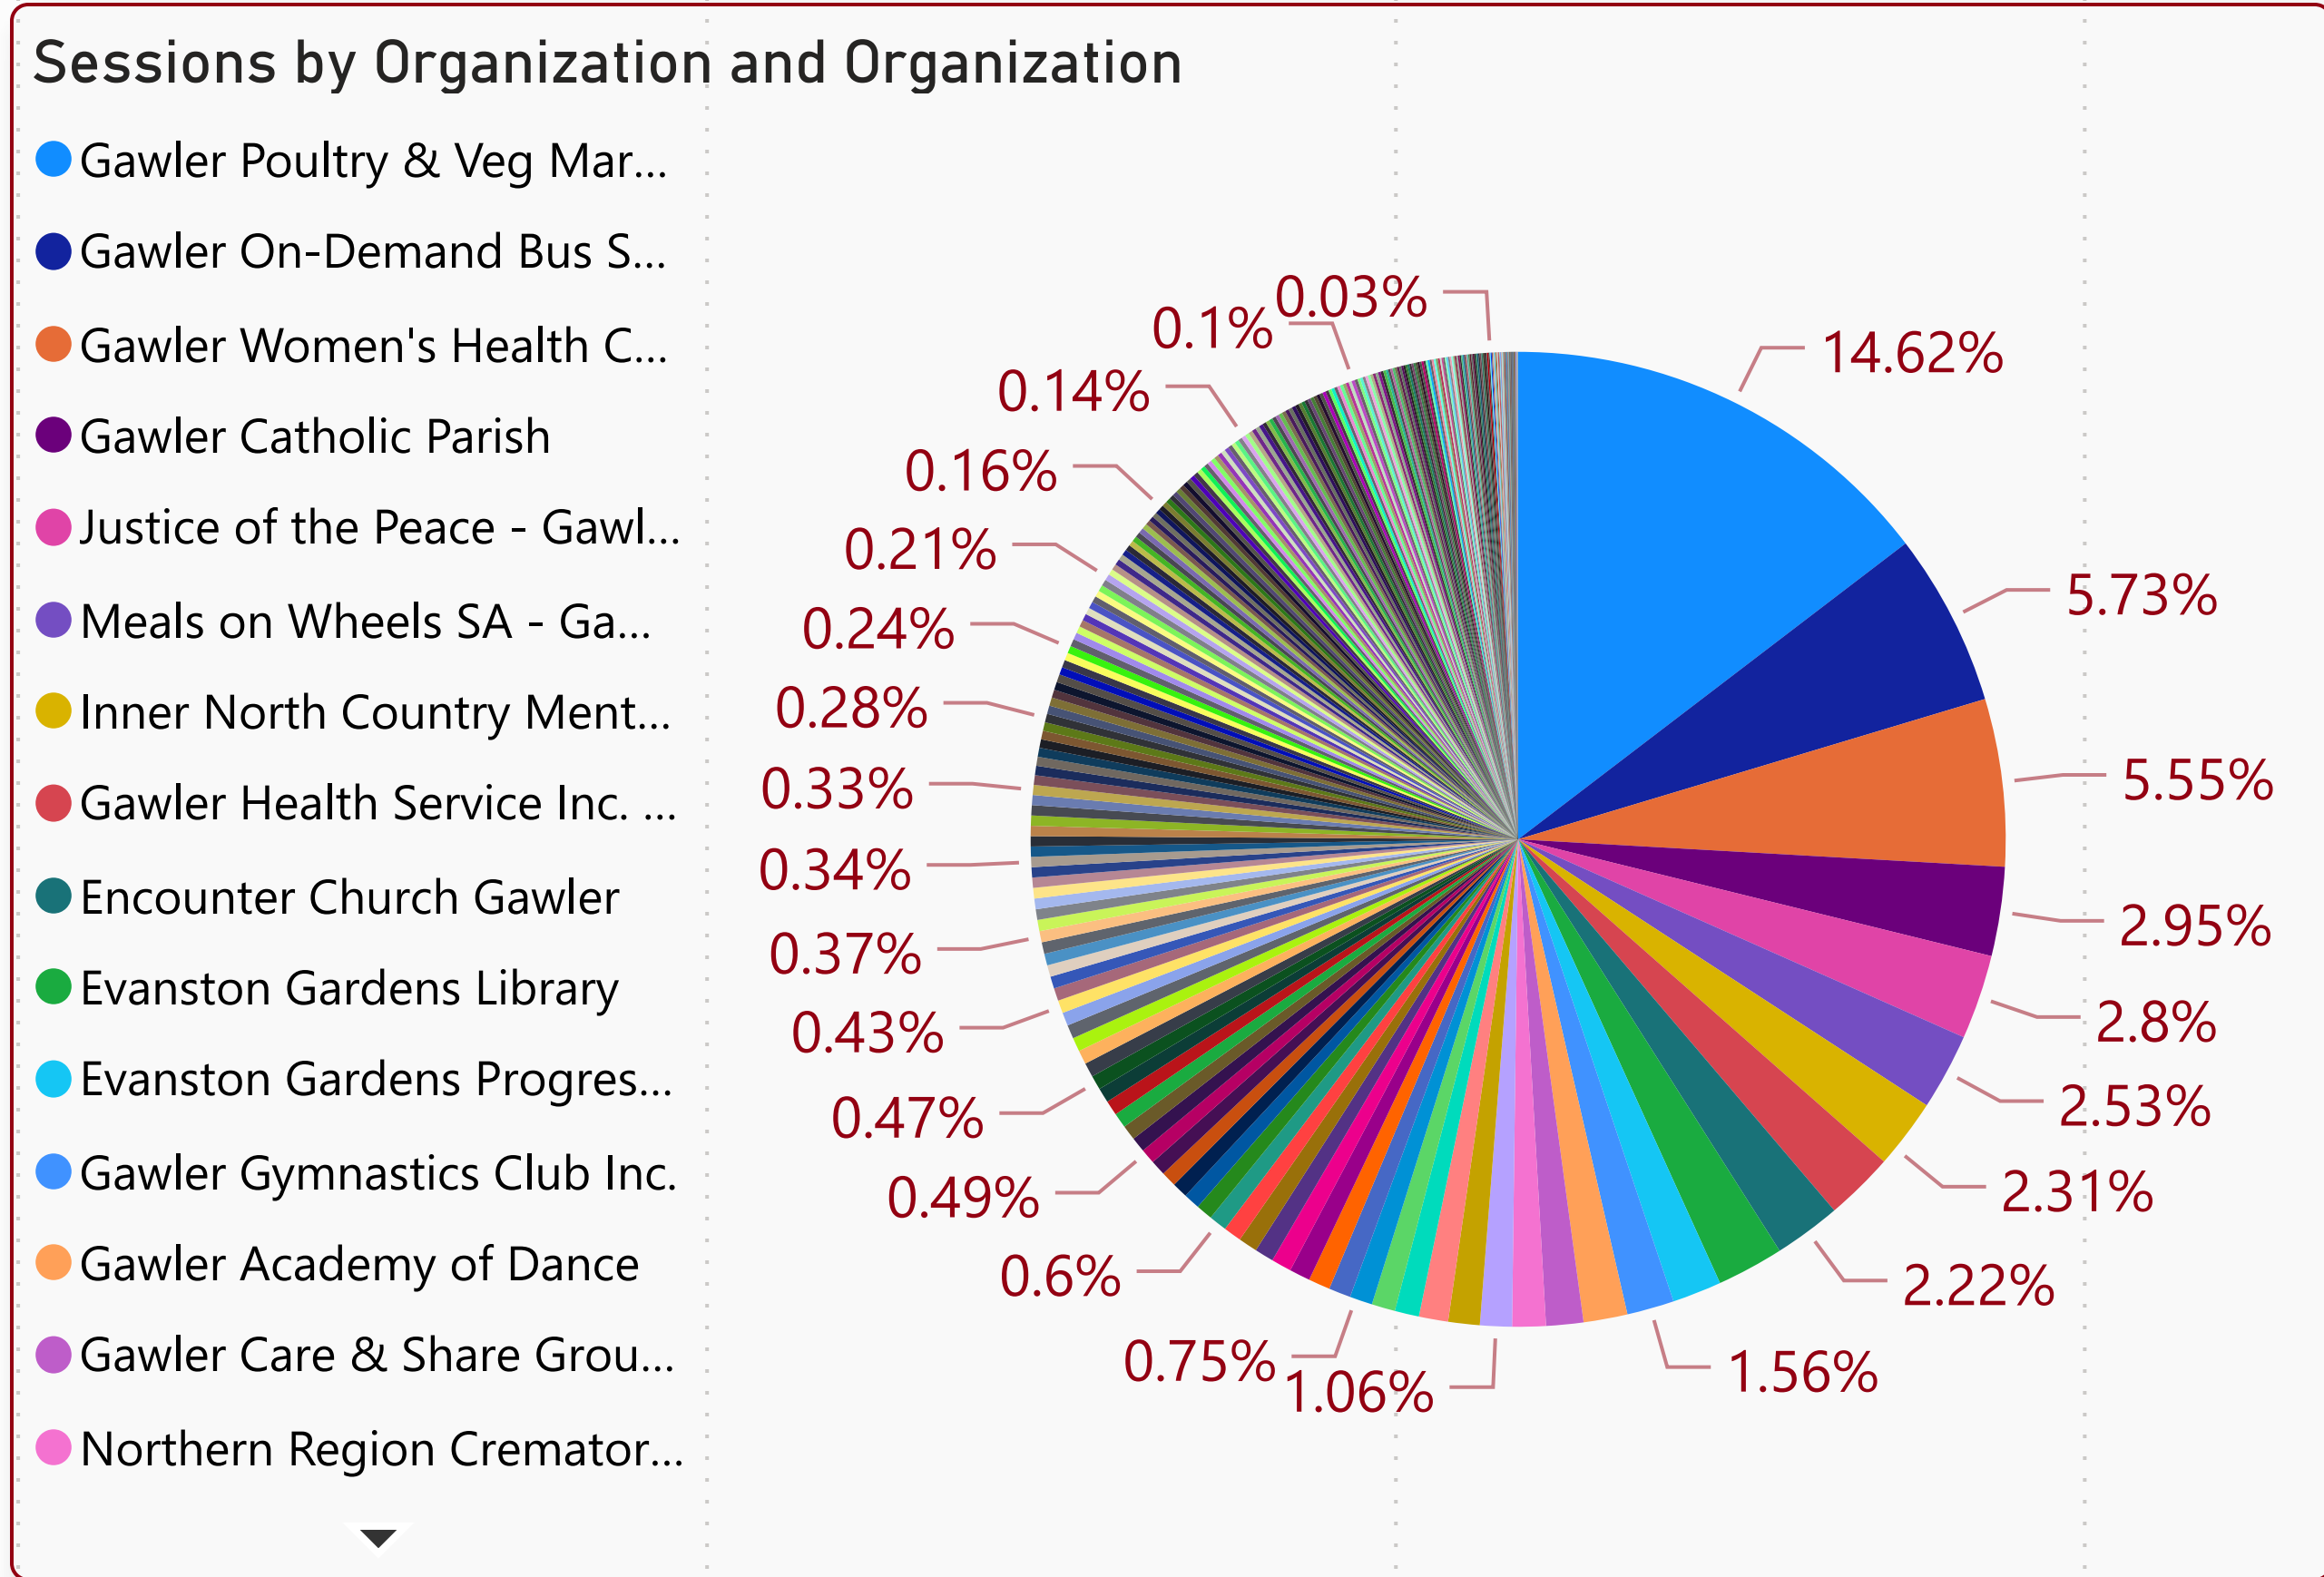

# Gawler Council - Organization Count by Primary Category (FY 2019-2020)

Count of Primary Category

# Gawler Council - Sessions by Organization (FY 2019-2020)

Gawler Poultry & Veg Markets  
 Gawler On-Demand Bus Service  
 Gawler Women's Health Centre  
 Gawler Catholic Parish  
 Justice of the Peace - Gawler  
 Meals on Wheels SA - Gawler  
 Inner North Country Mental Health Service  
 Gawler Health Service Inc. - Community S...  
 Encounter Church Gawler  
 Evanston Gardens Library  
 Evanston Gardens Progress Association Inc.  
 Gawler Gymnastics Club Inc.  
 Gawler Academy of Dance  
 Gawler Care & Share Group Inc.  
 Northern Region Crematorium  
 Department for Child Protection - Barossa...